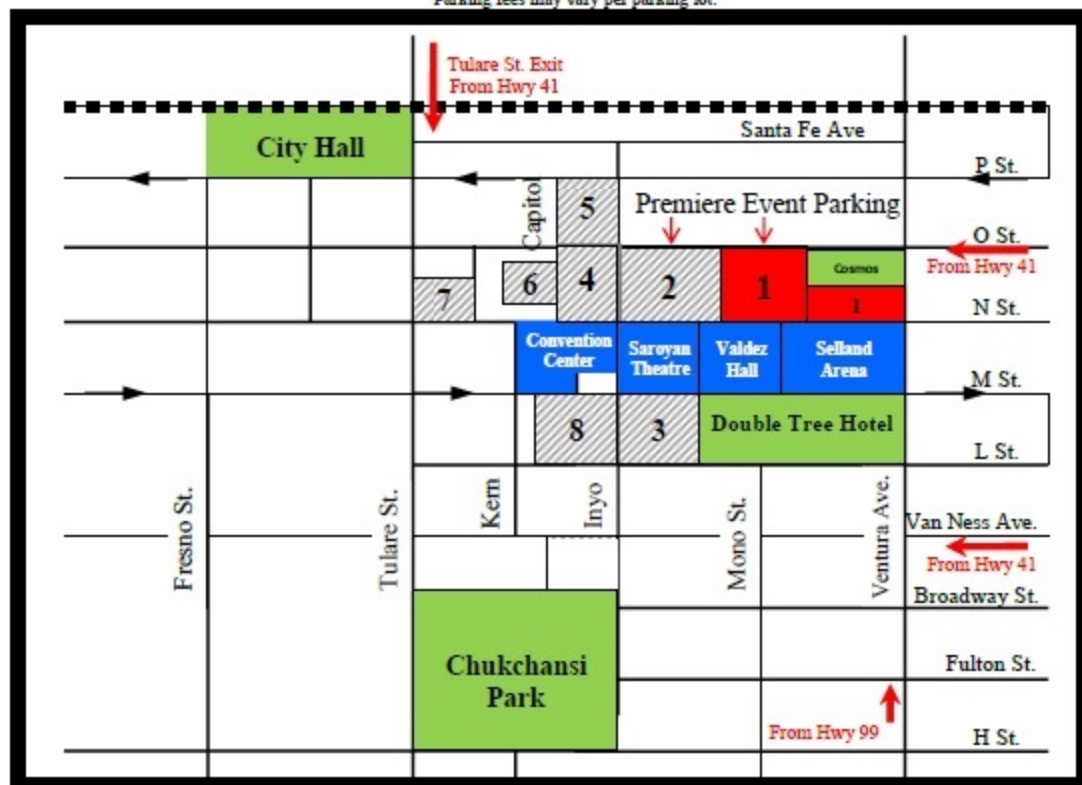

FRESNO Convention & Entertainment Center

To avoid delays on "O" Street please use alternate exits on Tulare Street or Van Ness Avenue from Highway 41

*Parking fees may vary per parking lot.

Parking	Entrance	Capacity	Parking Management	Phone
1- Premiere Event Parking FCEC Parking Lot	"O" Street	319	Fresno Convention & Entertainment Center	559.445.8100
2- Premiere Event Parking City of Fresno Garage	"O" Street & Inyo Street	1500	SP+ Parking	559.264.2425
3- Double Tree Hotel Garage	"L" Street	300	Double Tree Hotel	559.268.1000
4, 5 & 6- Civic Center Square Lots	Inyo Street	300	Civic Center	559.485.4700
7- Pavilion Parking Lot	"N" Street	470	ABM	559.264.5648
8- Tower Garage	"L" Street	100	SP+ Parking	559.264.2425
Parking Operator				559.252.6464
Parking Meters				559.621.7275

Highway Exits:
Southbound Highway 41: Tulare Street; "O" Street; Van Ness Ave
Northbound Highway 41: Van Ness Ave
Southbound or Northbound Highway 99: Ventura Ave