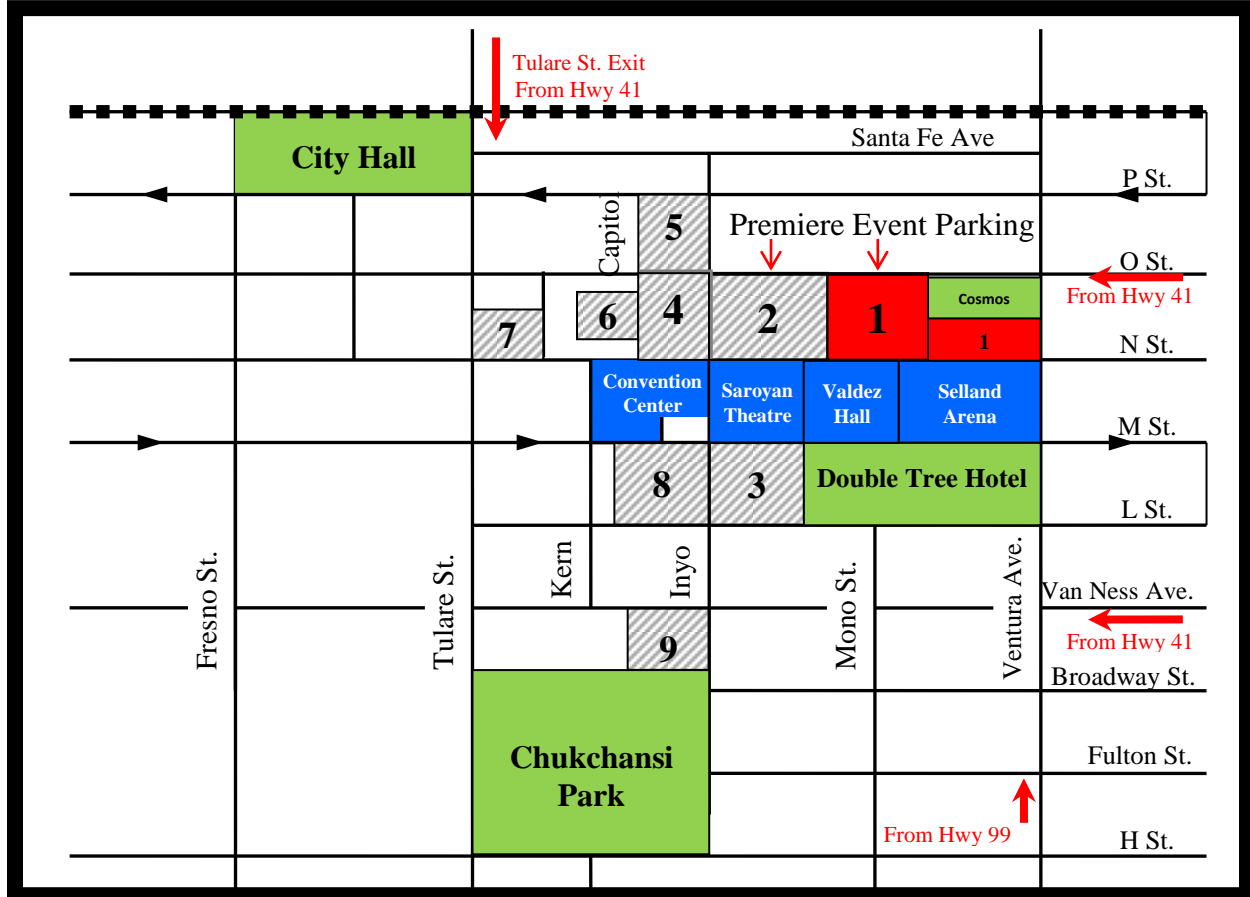

FRESNO

Convention & Entertainment Center

To avoid delays on "O" Street please use alternate exits on Tulare Street or Van Ness Avenue from Highway 41

*Parking fees may vary per parking lot.

Parking	Entrance	Capacity	Parking Management	Phone
1- Premiere Event Parking FCEC Parking Lot	"O" Street	319	Fresno Convention & Entertainment Center	559.445.8100
2- Premiere Event Parking City of Fresno Garage	"O" Street & Inyo Street	1500	SP+ Parking	559.264.2425
3- Double Tree Hotel Garage	"L" Street	300	Double Tree Hotel	559.268.1000
4, 5 & 6- Civic Center Square Lots	Inyo Street	300	Civic Center	559.485.4700
7- Pavilion Parking Lot	"N" Street	470	ABM	559.264.5648
8- Tower Garage	"L" Street	100	SP+ Parking	559.264.2425
9- Spiral Garage	Inyo Street	591	SP+ Parking	559.264.2425
			Parking Operator	559.252.6464
			Parking Meters	559.621.7275

Highway Exits: [Southbound Highway 41: Tulare Street; "O" Street; Van Ness Ave](#)
[Northbound Highway 41: Van Ness Ave](#)
[Southbound or Northbound Highway 99: Ventura Ave](#)